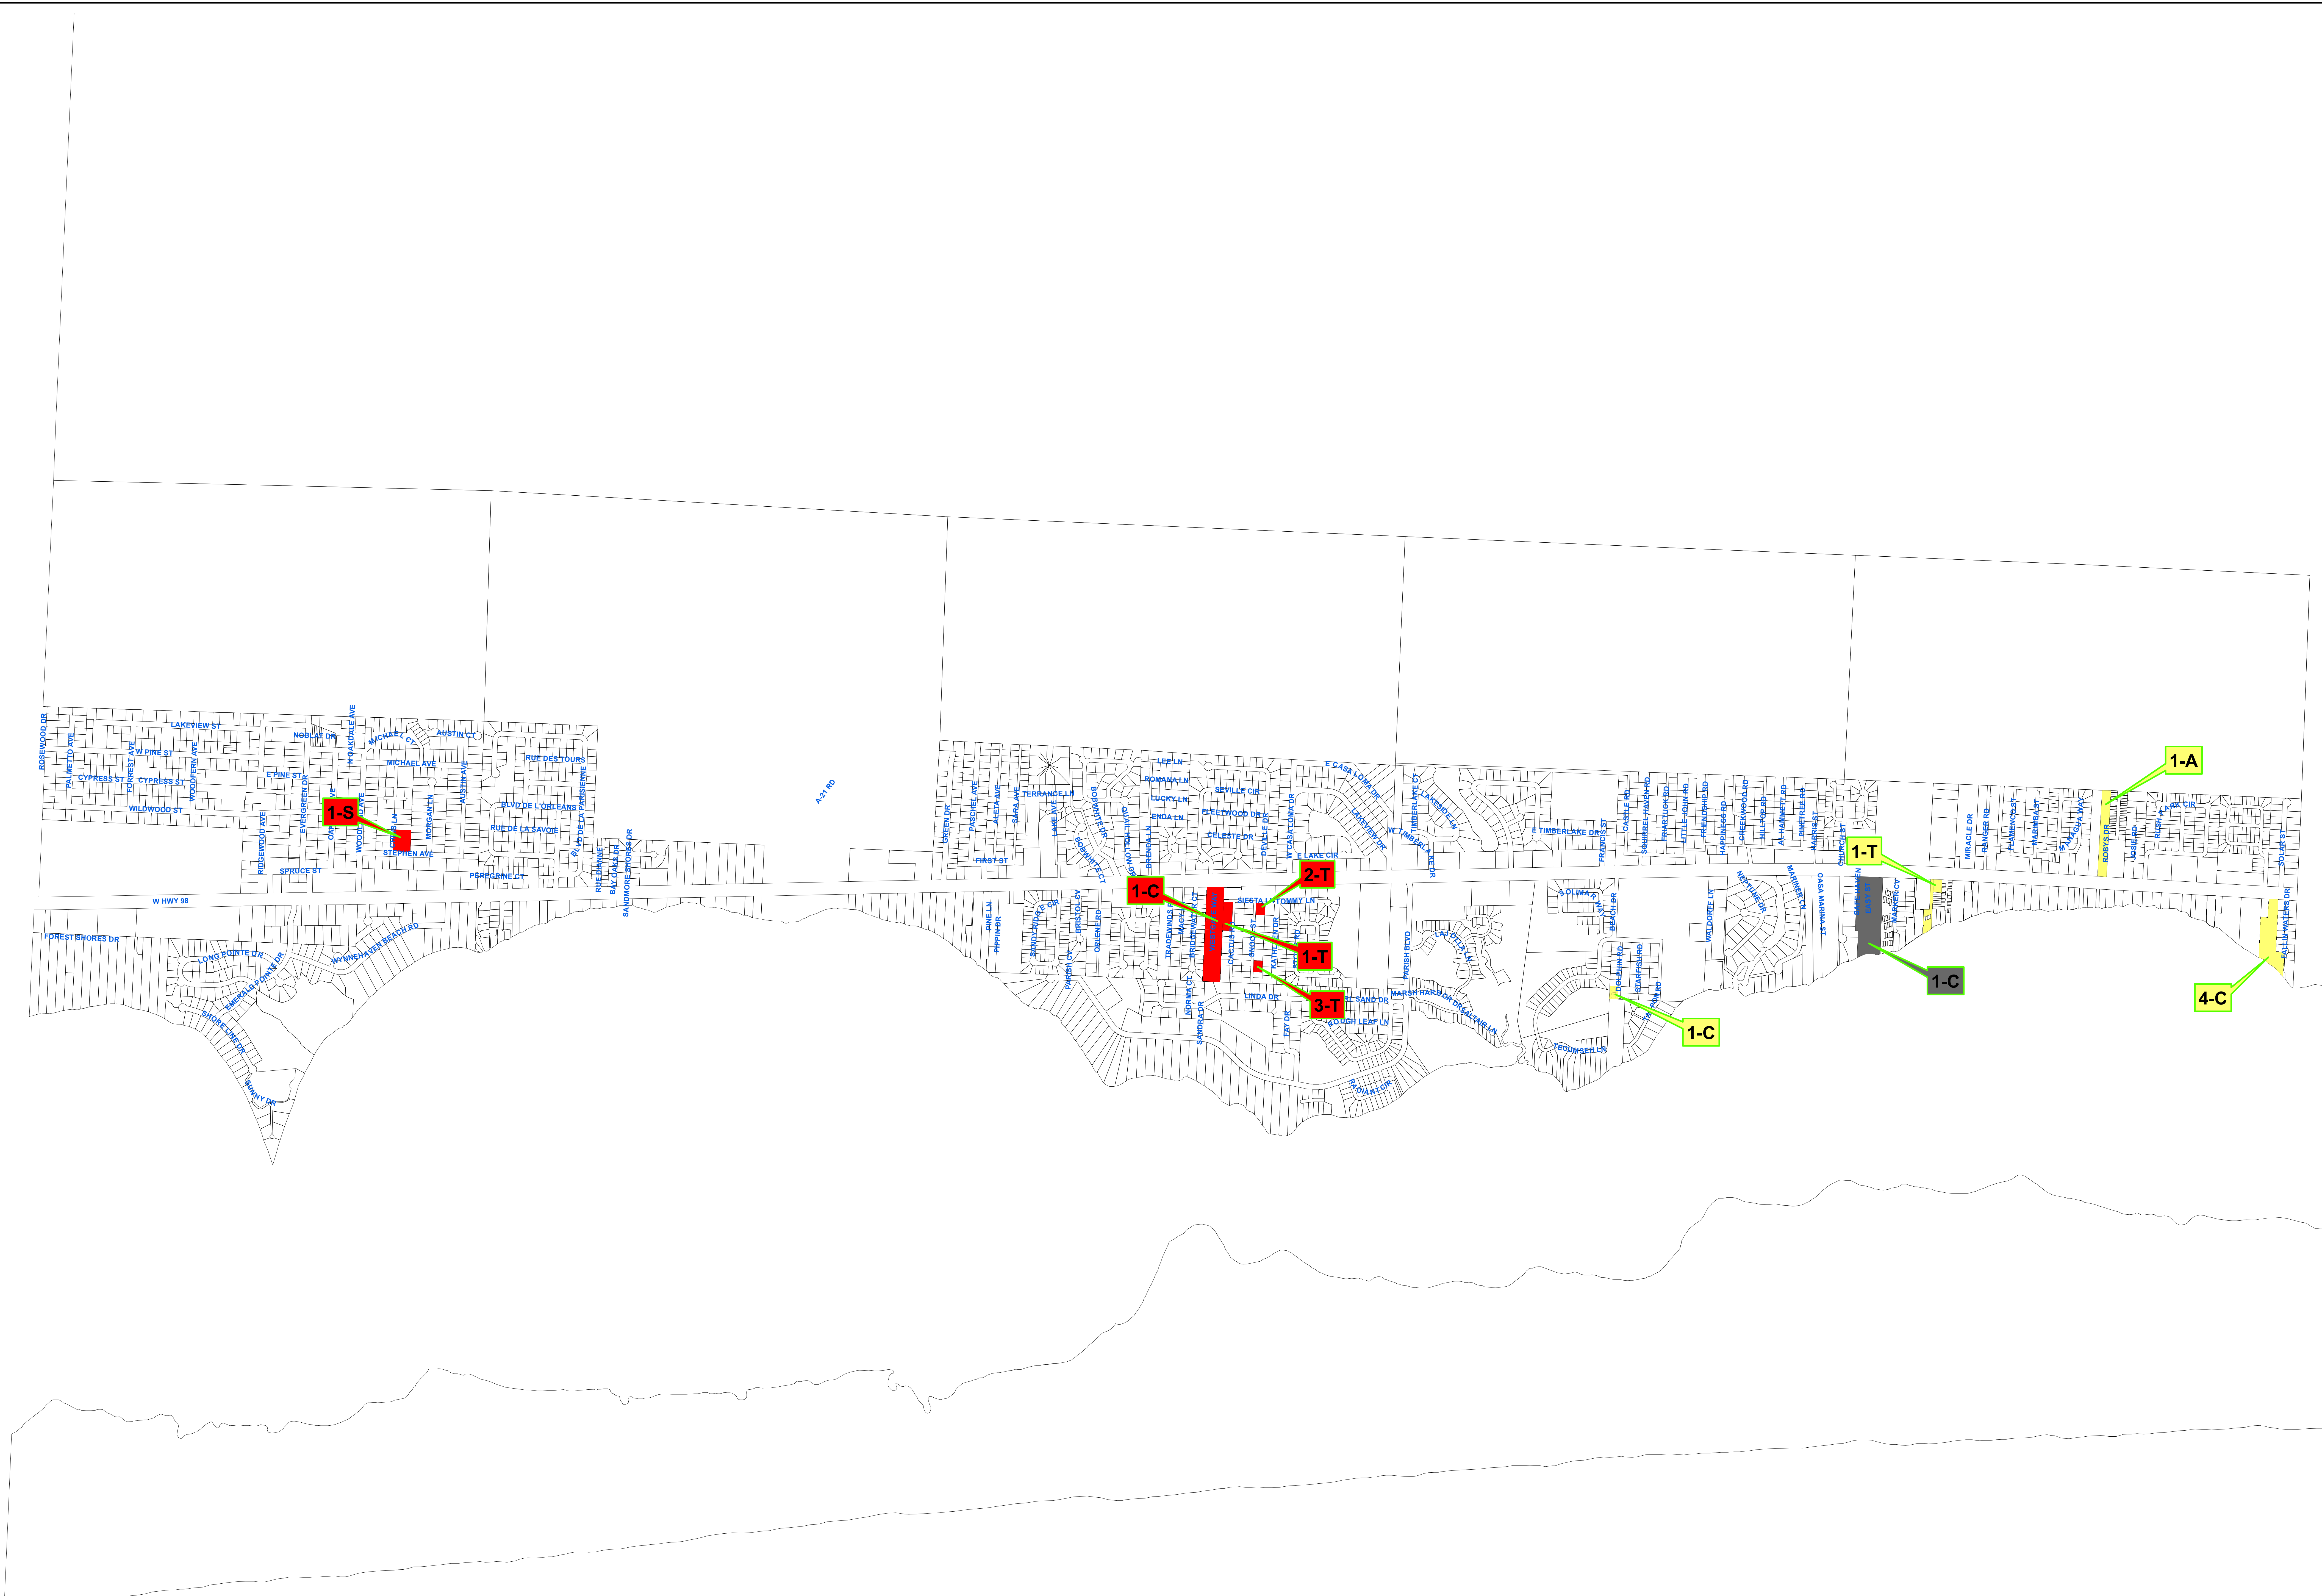

Mary Esther Residential Development

Legend

2004

Apartments		
#	NAME	UNITS
1-A	Rock-N-Beal	10
Condominiums		
#	NAME	UNITS
1-C	Dolphin Road	6
4-C	Intercoastal Point	35
Townhomes		
#	NAME	UNITS
1-T	Sunrise Sound	5

2006

Condominiums		
#	NAME	UNITS
1-C	Westgate Manor	65
Townhomes		
#	NAME	UNITS
1-T	Cactus	12
2-T	Siesta	4
3-T	Snook	4

Subdivisions

#	NAME	LOTS
1-S	Oakleaf Estates	4

2010

Condominiums		
#	NAME	UNITS
1-C	Coastal Breeze II	66

NOTE: THIS MAP ONLY SHOWS SUBDIVISIONS THAT HAVE BEEN APPLIED FOR. THEY MAY OR MAY NOT HAVE BEEN BUILT. FOR DETAILED INFO ON THIS MAP CALL 850-689-7359

MAP PROJECTION:
Lambert Conformal Conic Projection
Stateplane: Florida North (9903)
NAD 1983(90), NAVD 1988.